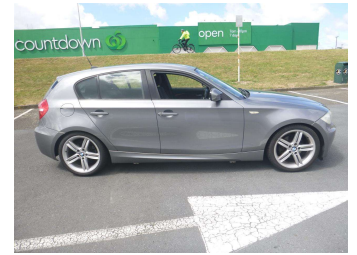

2010 BMW 120i

Purchase Price

\$9,995

Includes GST, Registration & Licensing

Finance may be available on this vehicle. Ask one of our friendly staff for more information.

Gain peace of mind with Mechanical Breakdown Insurance. **Ask us how.**